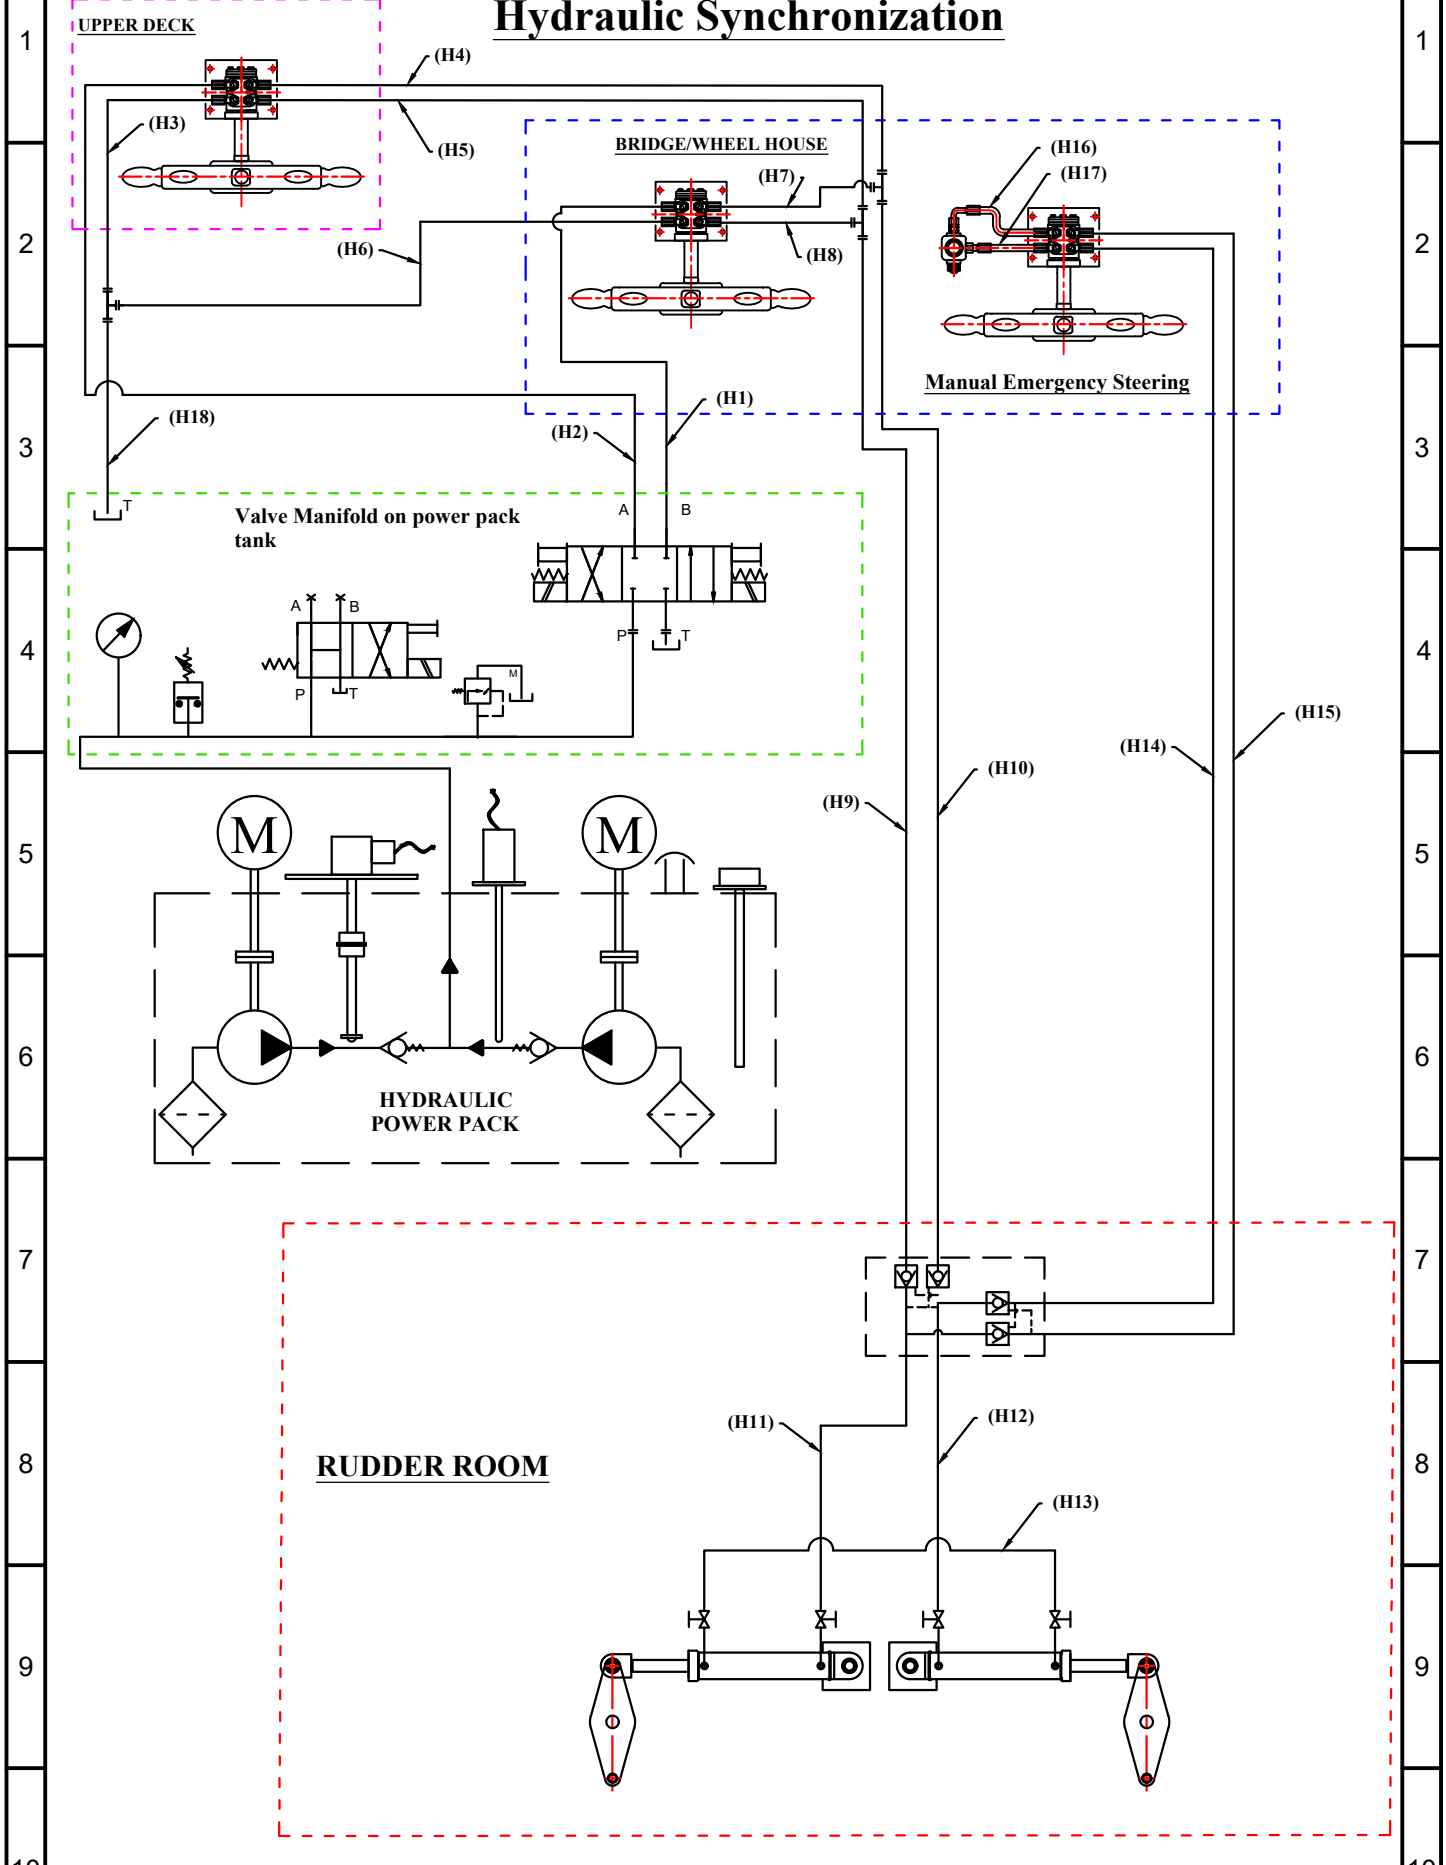

Electro-Hyd. Circuit - JumboZ-1500-E

Hydraulic Synchronization

	MAC ♦ N ♦ HOM SYSTEMS KOCHI - 20	DESIGNATION Electro-Hydro. Circuit JumboZ-1500E Power Helm-Hyd. Sync	DRW. By SRH	DWG. No. MHS-4115A	DATE 18-03-2024
A	B	C	D	E	F